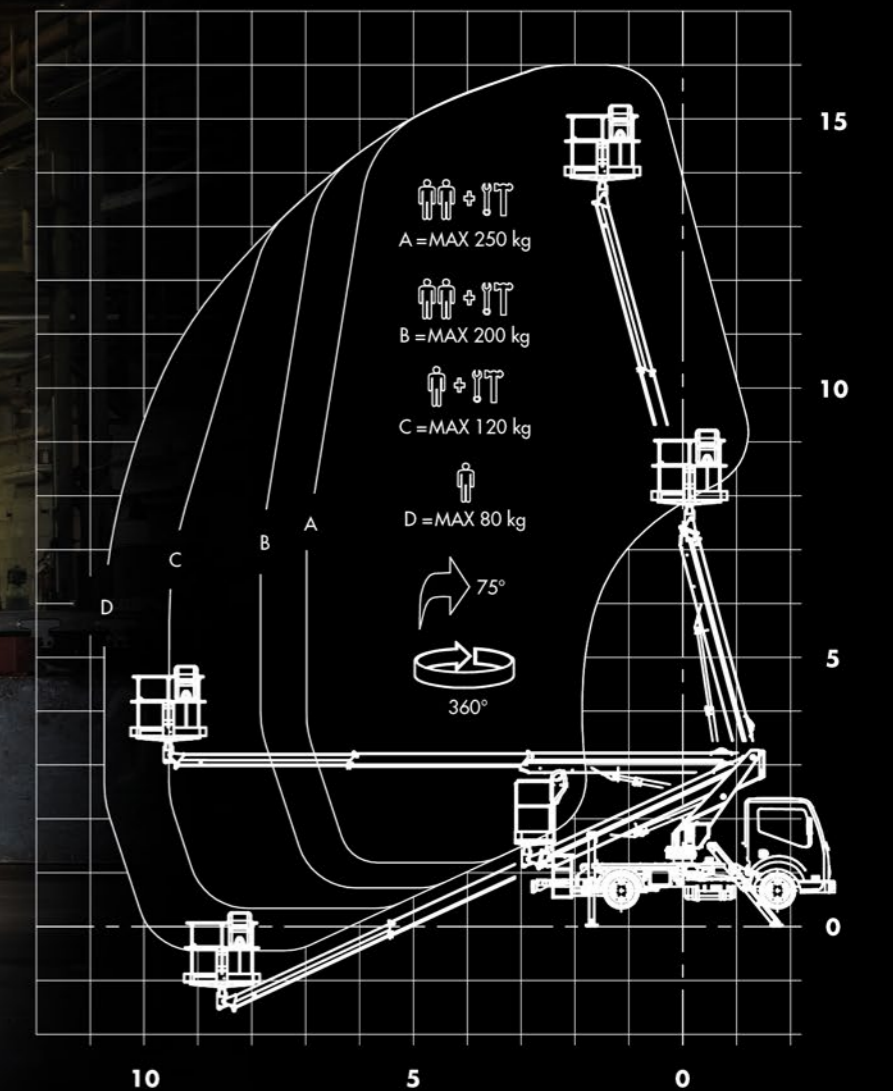

PT 160

Truck-mounted aerial lift work platform
Piattaforma per lavoro aereo autocarrata

Overall dimensions (millimeters)

Working diagram (meters)

Specifications

* Depending on truck / In funzione del veicolo