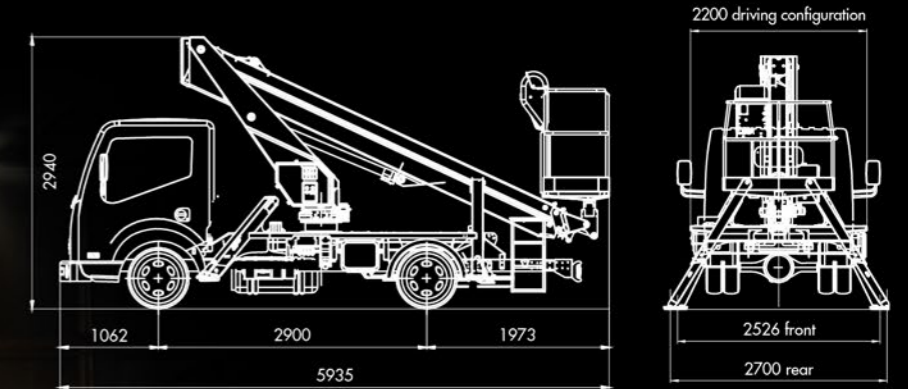

PT 160

Truck-mounted aerial lift work platform
Piattaforma per lavoro aereo autocarrata

Overall dimensions (millimeters)

Working diagram (meters)

Specifications

* Depending on truck / In funzione del veicolo